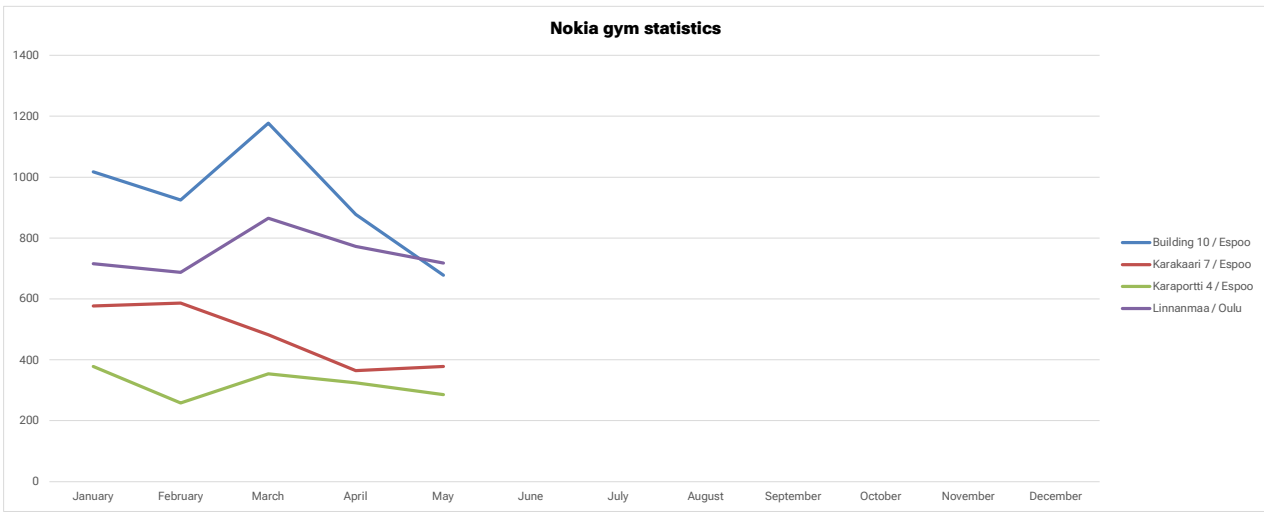

Nokia - Gym Statistics 2026

	Building 10 / Espoo	Karakaari 7 / Espoo	Karaportti 4 / Espoo	Linnanmaa / Oulu	Total / Espoo	Total / Whole Finland
January	1017	577	378	716	1972	2688
February	925	586	258	687	1769	2456
March	1178	482	354	865	2014	2879
April	878	364	325	773	1567	2340
May	678	378	285	718	1341	2059
June					0	0
July					0	0
August					0	0
September					0	0
October					0	0
November					0	0
December					0	0
Total	4676	2387	1600	3759	8663	12422

Nokia - Gym Statistics 2025

	Building 10 / Espoo	Karakaari 7 / Espoo	Karaportti 4 / Espoo	Linnanmaa / Oulu	Total / Espoo	Total / Whole Finland
January	910	525	211	1211	1646	2857
February	998	461	382	1137	1841	2978
March	940	536	370	1164	1846	3010
April	785	387	369	1210	1541	2751
May	684	503	315	859	2361	2361
June	729	390	320	432	1439	1871
July	627	242	255	0	1124	1124
August	877	484	413	228	2002	2002
September	981	520	345	679	1846	2525
October	1026	647	353	699	2026	2725
November	1004	397	383	651	1784	2435
December	1059	502	291		1852	1852
Total	10620	5594	4007	8270	20221	28491